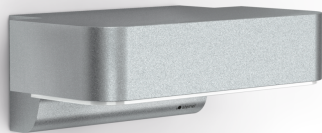

Sensor-switched LED outdoor light

L 800 SC

Silver
EAN 4007841 087555
Article number 087555

Dimension Drawing